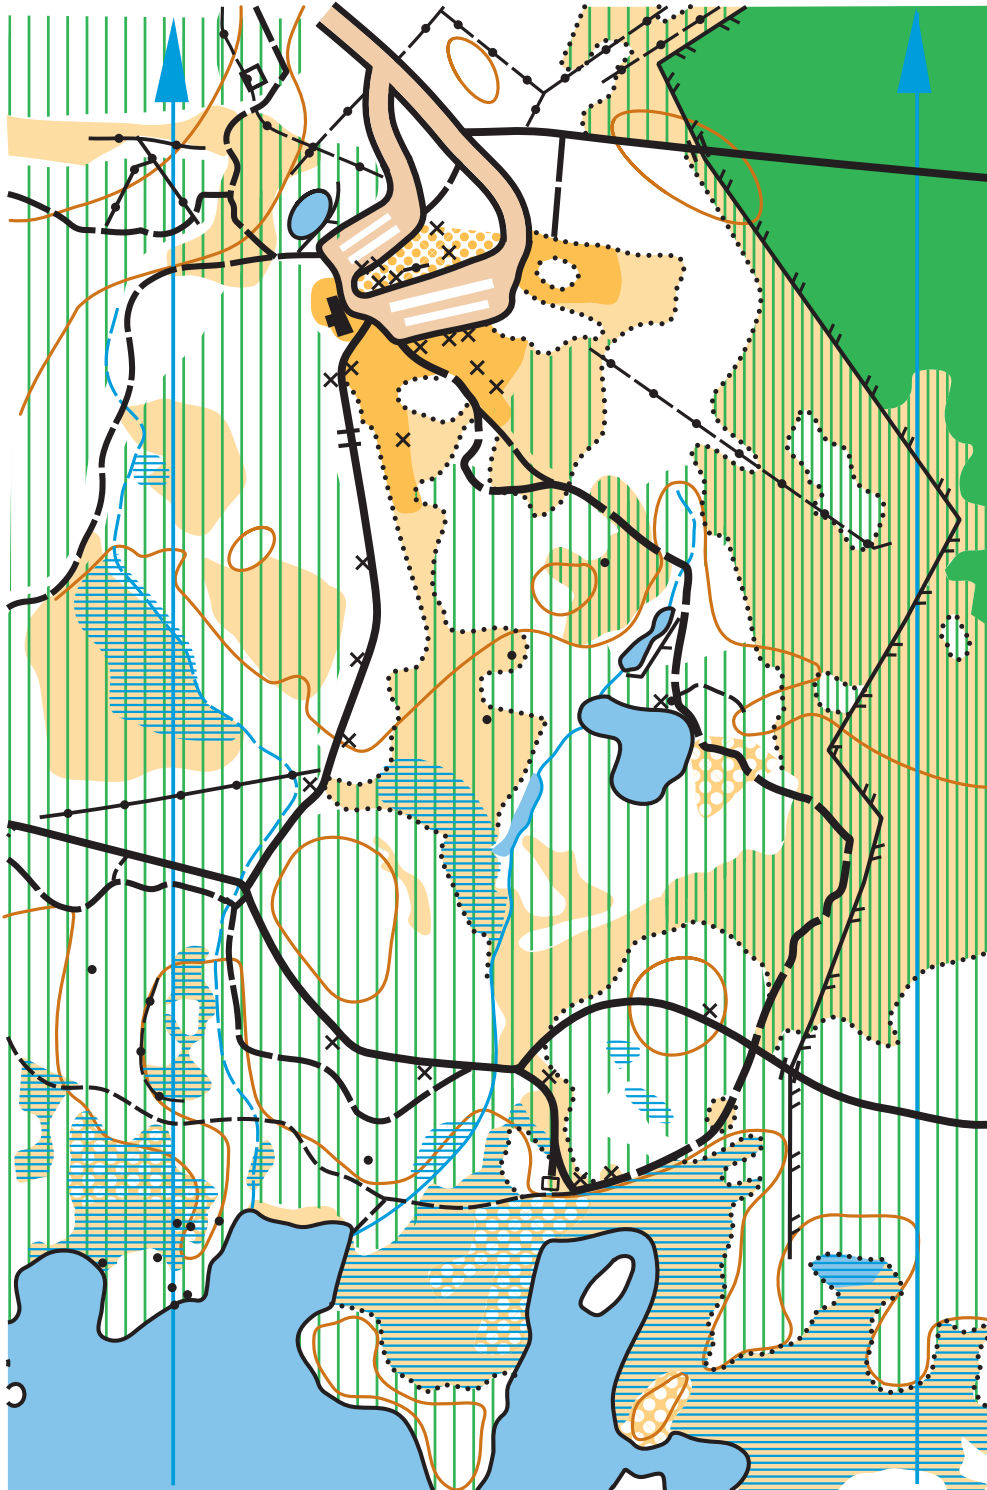

Portuma Forest Park

Wheel O

Scale 1:5000

coillte
OUTDOORS

This map is based on Magnetic North

- Open Land
- Rough Open Land
- Undergrowth
- Trees - fast run
- Trees - Dense
- Scattered Trees
- Undergrowth
- Road, Car Park
- Forest Road
- Path, wide
- Footpath
- Wall
- Fence, Gate
- High Fence
- Vegetation Change
- Lake
- Stream, Drain
- Marsh
- Boulder
- Seat
- Contour Line
2.5 metre interval

1	2	3	4	5	6	7	8	9	10	11	12
---	---	---	---	---	---	---	---	---	----	----	----